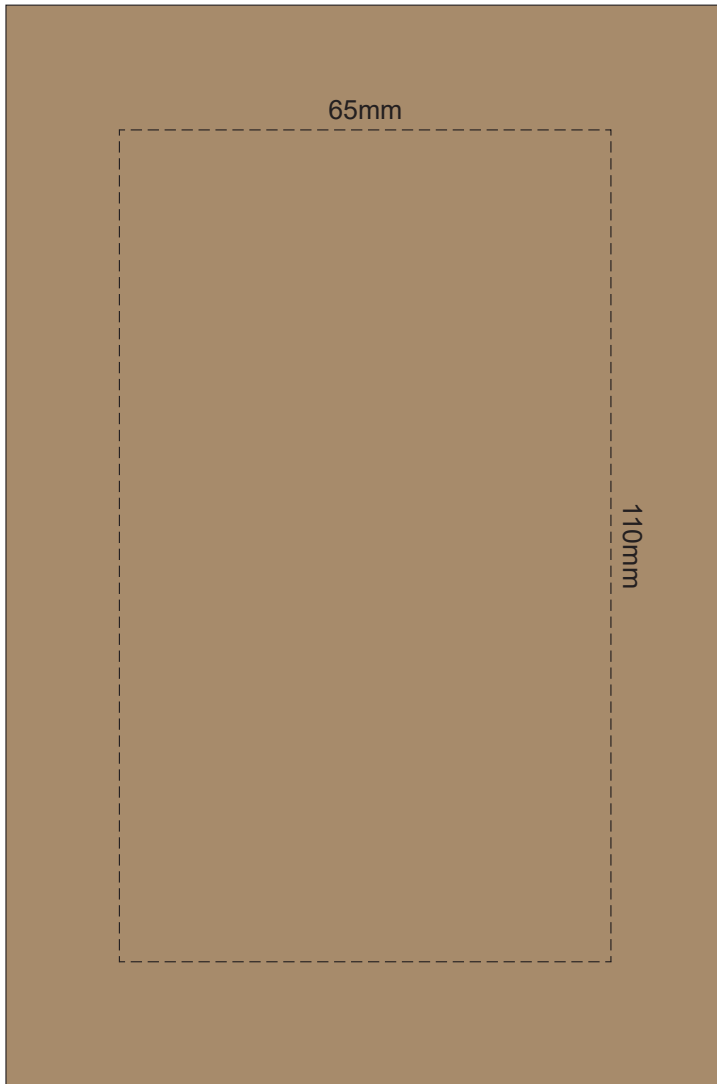

Flip Colour	Band Colour
	
	
	
	
	
	
	
	
	
	
	
	
	

100% of Actual Size
Pad Print

100% of Actual Size
Pad Print

SIDE 1

SIDE 2

Flip Colour	Band Colour

100% of Actual Size
Screen Print (one colour)

100% of Actual Size
Screen Print (one colour)
Double sided template front & back

Red Line = Exact opposites of the product
(centre artwork to the red line)

Flip Colour	Band Colour
Light Tan	Light Tan
Grey	Grey
White	White
Yellow	Yellow
Orange	Orange
Pink	Pink
Red	Red
Light Green	Light Green
Green	Green
Cyan	Cyan
Dark Blue	Dark Blue
Dark Purple	Dark Purple
Black	Black

100% of Actual Size
Silicone Digital Print
Debossed

SIDE 1

SIDE 2

100% of Actual Size
Digital Packaging Print
FRONT

Artwork will be printed direct onto the product via CM K printing (no white) colours will not be vibrant due to white ink not being available for this process

GIFT BOX SLEEVE

60% of Actual Size
Digital Print
393mm

Blue Line = The SIGNIFICANT PRINT AREA
(Keep all critical images & text within this box)
Black Line = Maximum print area
Pink Line = Bleed off to here
Red Line = Fold Line