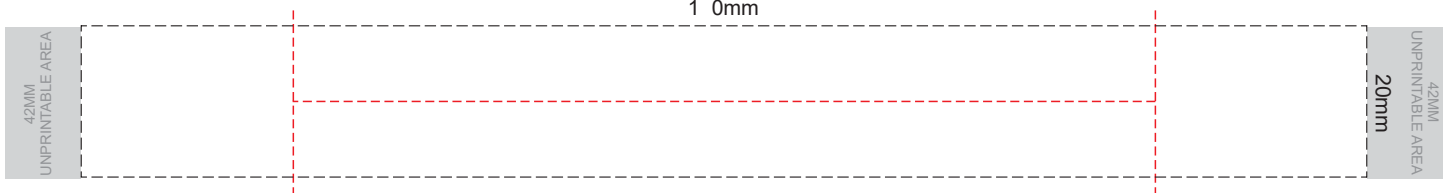

Flip Colour	Band Colour
	
	
	
	
	
	
	
	
	
	
	
	
	

100% of Actual Size
Pad Print

100% of Actual Size
Pad Print

SIDE 1

SIDE 2

Flip Colour	Band Colour

100% of Actual Size
Screen Print (one colour)

100% of Actual Size
Screen Print (one colour)
Double sided template front & back

Red Line = Exact opposites of the product
(centre artwork to the red line)

Flip Colour	Band Colour
Light Tan	Light Tan
Grey	Grey
White	White
Yellow	Yellow
Orange	Orange
Pink	Pink
Red	Red
Light Green	Light Green
Green	Green
Cyan	Cyan
Dark Blue	Dark Blue
Dark Purple	Dark Purple
Black	Black

100% of Actual Size
Silicone Digital Print
Debossed

SIDE 1

SIDE 2

100% of Actual Size
Digital Packaging Print
FRONT

Artwork will be printed direct onto the product via CM K printing (no white) colours will not be vibrant due to white ink not being available for this process

GIFT BOX SLEEVE

60% of Actual Size
Digital Print
393mm

Blue Line = The SIGNIFICANT PRINT AREA
(Keep all critical images & text within this box)
Black Line = Maximum print area
Pink Line = Bleed off to here
Red Line = Fold Line