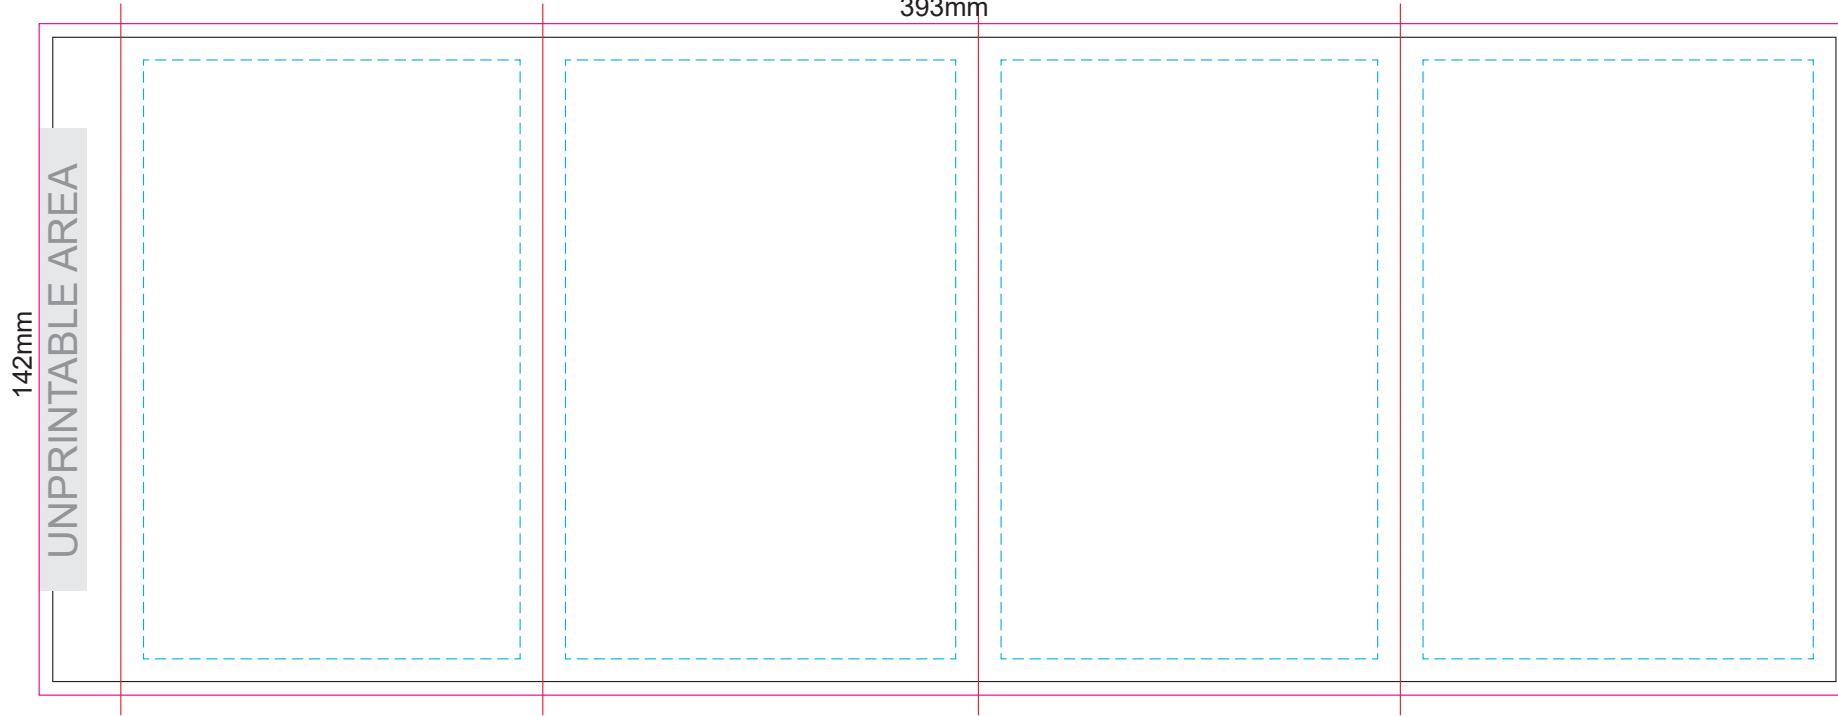

Flip Colour	Band Colour
	
	
	
	
	
	
	
	
	
	
	
	
	

100% of Actual Size
Pad Print

100% of Actual Size
Pad Print

SIDE 1

SIDE 2

Flip Colour	Band Colour

100% of Actual Size
Screen Print (one colour)

100% of Actual Size
Screen Print (one colour)
Double sided template front & back

Red Line = Exact opposites of the product
(centre artwork to the red line)

Flip Colour	Band Colour
Light Tan	Light Tan
Grey	Grey
White	White
Yellow	Yellow
Orange	Orange
Pink	Pink
Red	Red
Light Green	Light Green
Green	Green
Cyan	Cyan
Dark Blue	Dark Blue
Dark Purple	Dark Purple
Black	Black

100% of Actual Size
Silicone Digital Print
Debossed

SIDE 1

SIDE 2

100% of Actual Size
Digital Packaging Print
FRONT

Artwork will be printed direct onto the product via CM K printing (no white) colours will not be vibrant due to white ink not being available for this process

GIFT BOX SLEEVE

60% of Actual Size
Digital Print
393mm

Blue Line = The SIGNIFICANT PRINT AREA
(Keep all critical images & text within this box)
Black Line = Maximum print area
Pink Line = Bleed off to here
Red Line = Fold Line