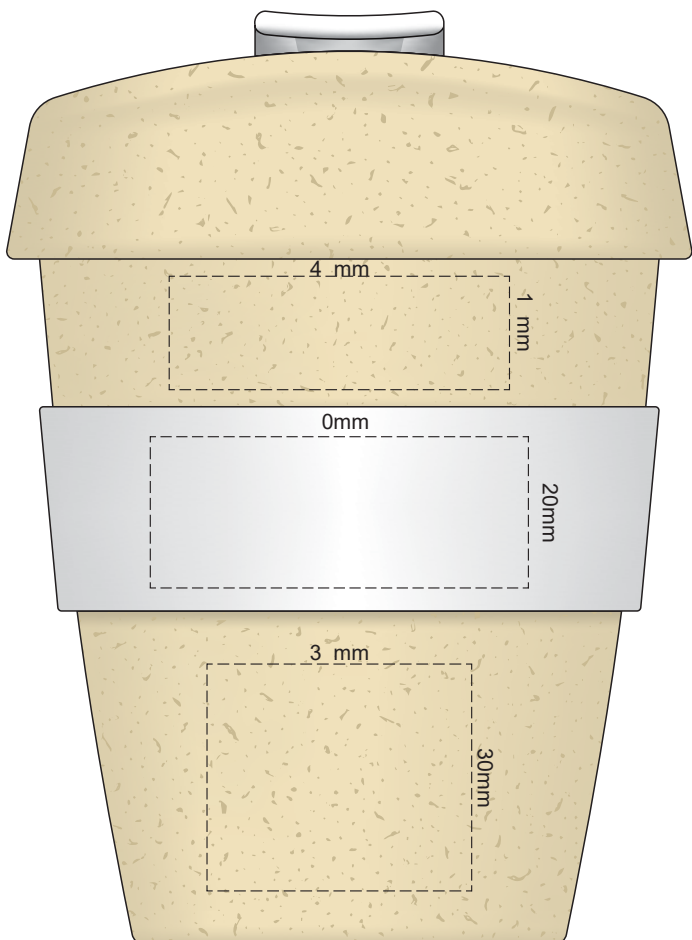

Flip Colour	Band Colour
	
	
	
	
	
	
	
	
	
	
	
	
	

100% of Actual Size
Pad Print

100% of Actual Size
Pad Print

SIDE 1

SIDE 2

Flip Colour	Band Colour

100% of Actual Size
Screen Print (one colour)

100% of Actual Size
Screen Print (one colour)
Double sided template front & back

Red Line = Exact opposites of the product
(centre artwork to the red line)

Flip Colour	Band Colour
Light Tan	Light Tan
Grey	Grey
White	White
Yellow	Yellow
Orange	Orange
Pink	Pink
Red	Red
Light Green	Light Green
Green	Green
Cyan	Cyan
Dark Blue	Dark Blue
Dark Purple	Dark Purple
Black	Black

100% of Actual Size
Silicone Digital Print
Debossed

SIDE 1

SIDE 2

100% of Actual Size
Digital Packaging Print
FRONT

Artwork will be printed direct onto the product via CM K printing (no white) colours will not be vibrant due to white ink not being available for this process

GIFT BOX SLEEVE

60% of Actual Size
Digital Print
393mm

Blue Line = The SIGNIFICANT PRINT AREA
(Keep all critical images & text within this box)
Black Line = Maximum print area
Pink Line = Bleed off to here
Red Line = Fold Line