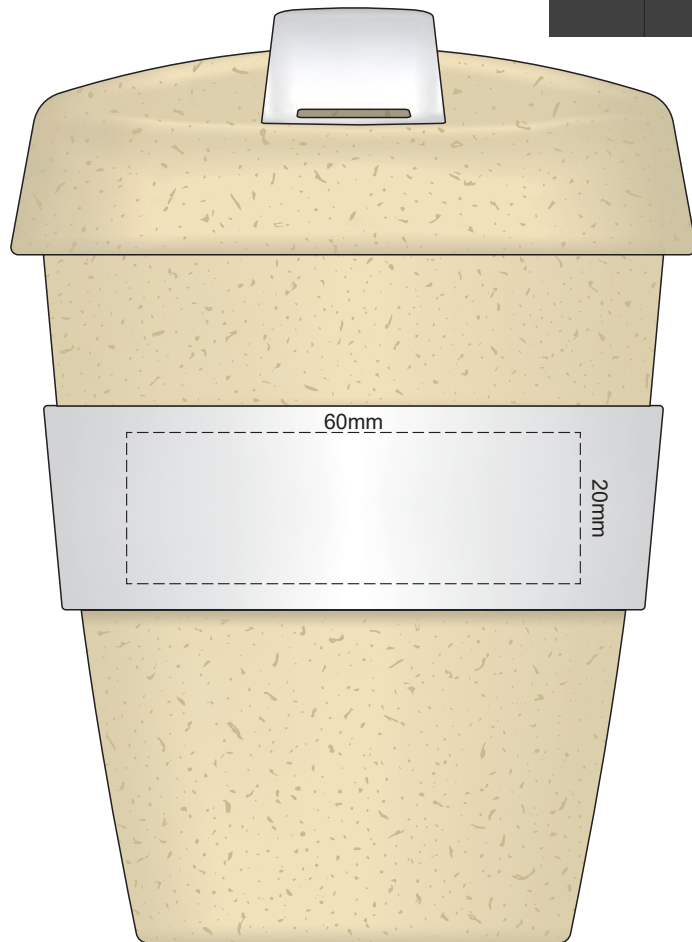

Flip Colour	Band Colour
	
	
	
	
	
	
	
	
	
	
	
	
	

100% of Actual Size
Pad Print

100% of Actual Size
Pad Print

SIDE 1

SIDE 2

Flip Colour	Band Colour

100% of Actual Size
Screen Print (one colour)

100% of Actual Size
Screen Print (one colour)
Double sided template front & back

Red Line = Exact opposites of the product
(centre artwork to the red line)

Flip Colour	Band Colour
Light Tan	Light Tan
Grey	Grey
White	White
Yellow	Yellow
Orange	Orange
Pink	Pink
Red	Red
Light Green	Light Green
Green	Green
Cyan	Cyan
Dark Blue	Dark Blue
Dark Purple	Dark Purple
Black	Black

100% of Actual Size
Silicone Digital Print
Debossed

SIDE 1

SIDE 2

100% of Actual Size
Digital Packaging Print
FRONT

Artwork will be printed direct onto the product via CM K printing (no white) colours will not be vibrant due to white ink not being available for this process

GIFT BOX SLEEVE

60% of Actual Size
Digital Print
393mm

Blue Line = The SIGNIFICANT PRINT AREA
(Keep all critical images & text within this box)
Black Line = Maximum print area
Pink Line = Bleed off to here
Red Line = Fold Line