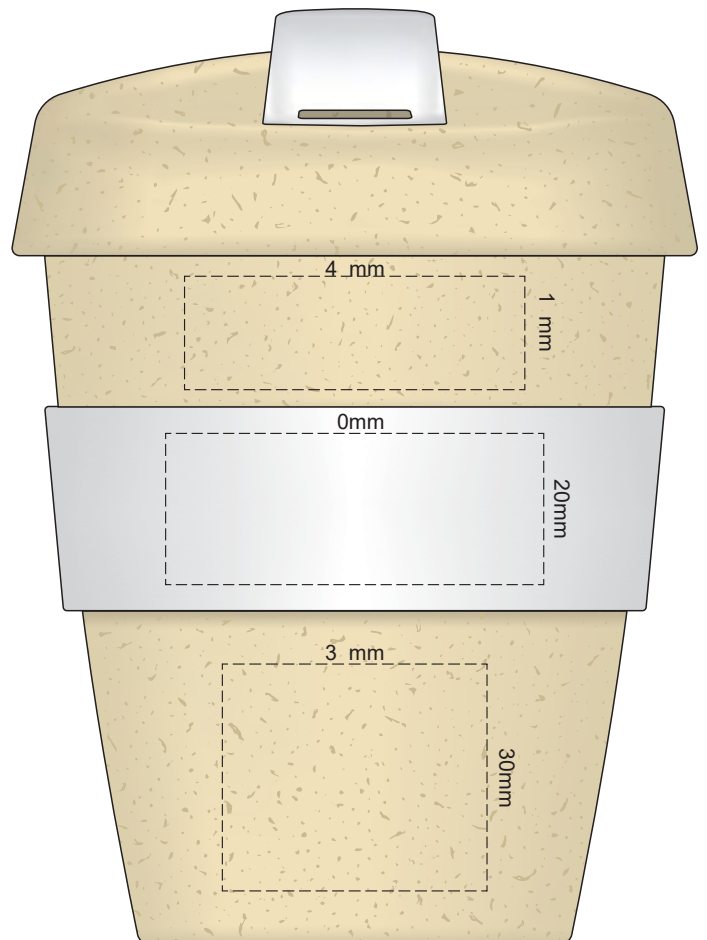

Flip Colour	Band Colour
	
	
	
	
	
	
	
	
	
	
	
	
	

100% of Actual Size
Pad Print

100% of Actual Size
Pad Print

SIDE 1

SIDE 2

Flip Colour	Band Colour

100% of Actual Size
Screen Print (one colour)

100% of Actual Size
Screen Print (one colour)
Double sided template front & back

Red Line = Exact opposites of the product
(centre artwork to the red line)

Flip Colour	Band Colour
Light Tan	Light Tan
Grey	Grey
White	White
Yellow	Yellow
Orange	Orange
Pink	Pink
Red	Red
Light Green	Light Green
Green	Green
Cyan	Cyan
Dark Blue	Dark Blue
Dark Purple	Dark Purple
Black	Black

100% of Actual Size
Silicone Digital Print
Debossed

SIDE 1

SIDE 2

100% of Actual Size
Digital Packaging Print
FRONT

Artwork will be printed direct onto the product via CM K printing (no white) colours will not be vibrant due to white ink not being available for this process

GIFT BOX SLEEVE

60% of Actual Size
Digital Print
393mm

Blue Line = The SIGNIFICANT PRINT AREA
(Keep all critical images & text within this box)
Black Line = Maximum print area
Pink Line = Bleed off to here
Red Line = Fold Line