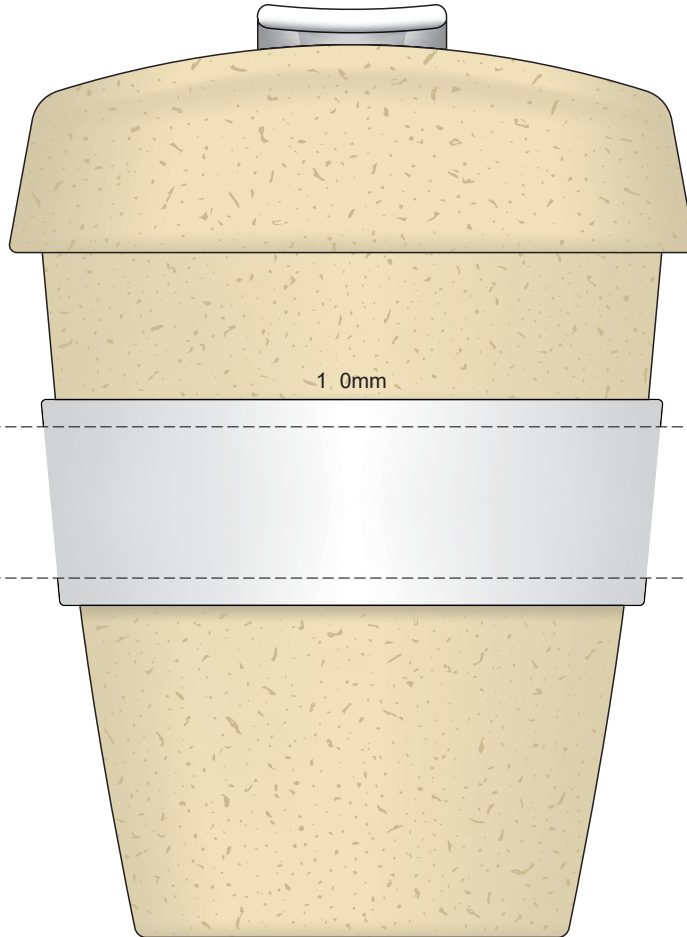

Flip Colour	Band Colour
	
	
	
	
	
	
	
	
	
	
	
	
	

100% of Actual Size
Pad Print

100% of Actual Size
Pad Print

SIDE 1

SIDE 2

Flip Colour	Band Colour

100% of Actual Size
Screen Print (one colour)

100% of Actual Size
Screen Print (one colour)
Double sided template front & back

Red Line = Exact opposites of the product
(centre artwork to the red line)

Flip Colour	Band Colour
Light Tan	Light Tan
Grey	Grey
White	White
Yellow	Yellow
Orange	Orange
Pink	Pink
Red	Red
Light Green	Light Green
Green	Green
Cyan	Cyan
Dark Blue	Dark Blue
Dark Purple	Dark Purple
Black	Black

100% of Actual Size
Silicone Digital Print
Debossed

SIDE 1

SIDE 2

100% of Actual Size
Digital Packaging Print
FRONT

Artwork will be printed direct onto the product via CM K printing (no white) colours will not be vibrant due to white ink not being available for this process

GIFT BOX SLEEVE

60% of Actual Size
Digital Print
393mm

Blue Line = The SIGNIFICANT PRINT AREA
(Keep all critical images & text within this box)
Black Line = Maximum print area
Pink Line = Bleed off to here
Red Line = Fold Line