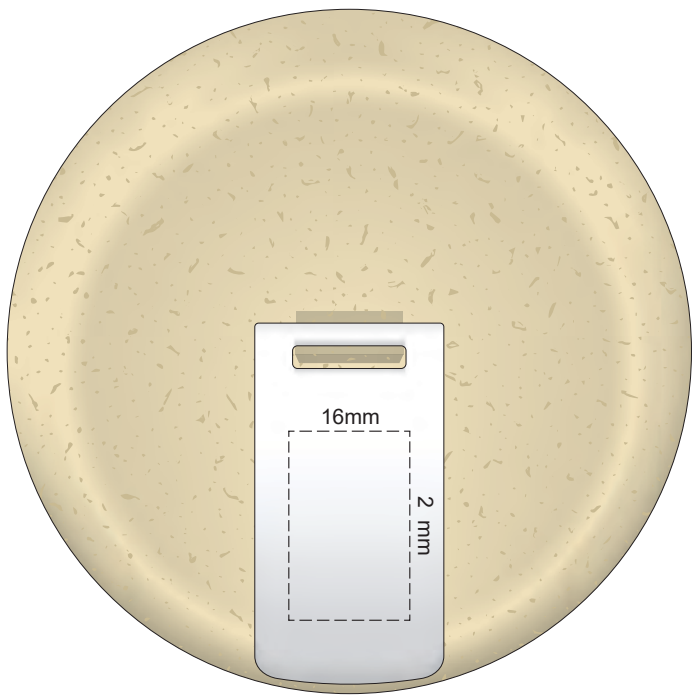

Flip Colour	Band Colour
	
	
	
	
	
	
	
	
	
	
	
	
	

100% of Actual Size
Pad Print

100% of Actual Size
Pad Print

SIDE 1

SIDE 2

Flip Colour	Band Colour

100% of Actual Size
Screen Print (one colour)

100% of Actual Size
Screen Print (one colour)
Double sided template front & back

Red Line = Exact opposites of the product
(centre artwork to the red line)

Flip Colour	Band Colour
Light Tan	Light Tan
Grey	Grey
White	White
Yellow	Yellow
Orange	Orange
Pink	Pink
Red	Red
Light Green	Light Green
Green	Green
Cyan	Cyan
Dark Blue	Dark Blue
Dark Purple	Dark Purple
Black	Black

100% of Actual Size
Silicone Digital Print
Debossed

SIDE 1

SIDE 2

100% of Actual Size
Digital Packaging Print
FRONT

Artwork will be printed direct onto the product via CM K printing (no white) colours will not be vibrant due to white ink not being available for this process

GIFT BOX SLEEVE

60% of Actual Size
Digital Print
393mm

Blue Line = The SIGNIFICANT PRINT AREA
(Keep all critical images & text within this box)
Black Line = Maximum print area
Pink Line = Bleed off to here
Red Line = Fold Line