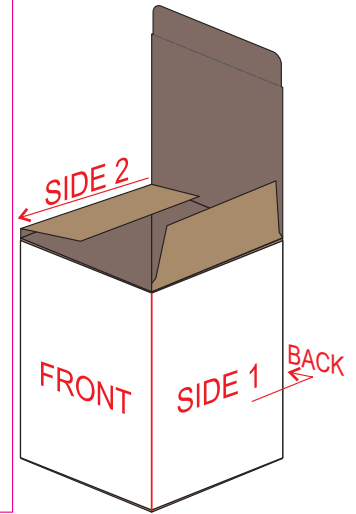

Flip Colour	Band Colour
	
	
	
	
	
	
	
	
	
	
	
	
	

100% of Actual Size
Pad Print

100% of Actual Size
Pad Print

SIDE 1

SIDE 2

Flip Colour	Band Colour

100% of Actual Size
Screen Print (one colour)

100% of Actual Size
Screen Print (one colour)
Double sided template front & back

Red Line = Exact opposites of the product
(centre artwork to the red line)

Flip Colour	Band Colour
Light Tan	Light Tan
Grey	Grey
White	White
Yellow	Yellow
Orange	Orange
Pink	Pink
Red	Red
Light Green	Light Green
Green	Green
Cyan	Cyan
Dark Blue	Dark Blue
Dark Purple	Dark Purple
Black	Black

100% of Actual Size
Silicone Digital Print
Debossed

SIDE 1

SIDE 2

100% of Actual Size
Digital Packaging Print
FRONT

Artwork will be printed direct onto the product via CM K printing (no white) colours will not be vibrant due to white ink not being available for this process

GIFT BOX SLEEVE

60% of Actual Size
Digital Print
393mm

Blue Line = The SIGNIFICANT PRINT AREA
(Keep all critical images & text within this box)
Black Line = Maximum print area
Pink Line = Bleed off to here
Red Line = Fold Line