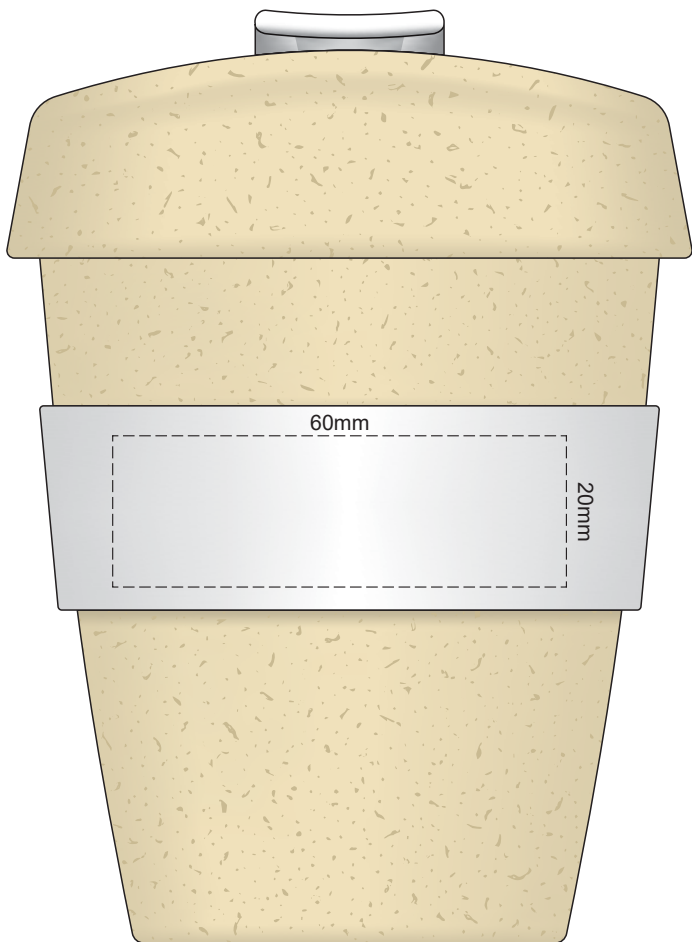

Flip Colour	Band Colour
	
	
	
	
	
	
	
	
	
	
	
	
	

100% of Actual Size
Pad Print

100% of Actual Size
Pad Print

SIDE 1

SIDE 2

Flip Colour	Band Colour

100% of Actual Size
Screen Print (one colour)

100% of Actual Size
Screen Print (one colour)
Double sided template front & back

Red Line = Exact opposites of the product
(centre artwork to the red line)

Flip Colour	Band Colour
Light Tan	Light Tan
Grey	Grey
White	White
Yellow	Yellow
Orange	Orange
Pink	Pink
Red	Red
Light Green	Light Green
Green	Green
Cyan	Cyan
Dark Blue	Dark Blue
Dark Purple	Dark Purple
Black	Black

100% of Actual Size
Silicone Digital Print
Debossed

SIDE 1

SIDE 2

100% of Actual Size
Digital Packaging Print
FRONT

Artwork will be printed direct onto the product via CM K printing (no white) colours will not be vibrant due to white ink not being available for this process

GIFT BOX SLEEVE

60% of Actual Size
Digital Print
393mm

Blue Line = The SIGNIFICANT PRINT AREA
(Keep all critical images & text within this box)
Black Line = Maximum print area
Pink Line = Bleed off to here
Red Line = Fold Line